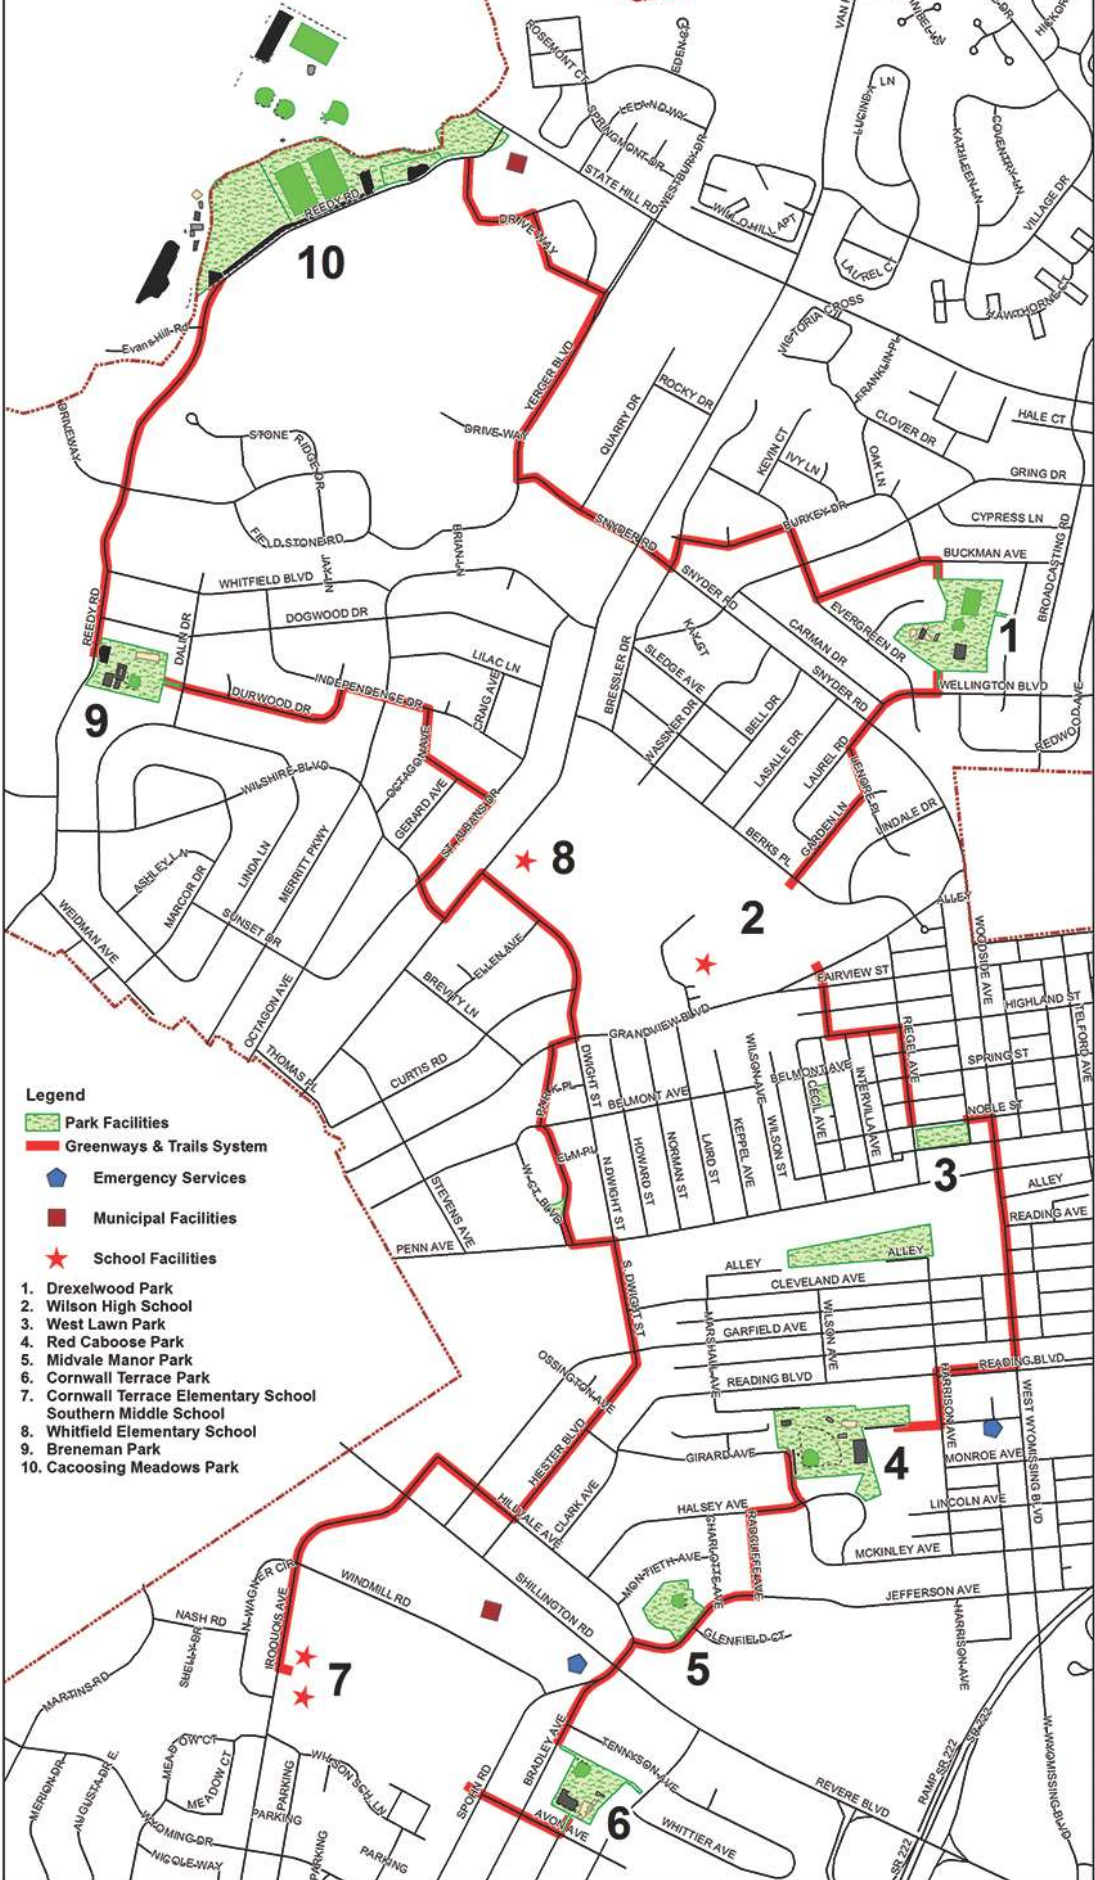

# Greenways & Trails System Phase I

- Legend**
- Park Facilities
  - Greenways & Trails System
  - Emergency Services
  - Municipal Facilities
  - School Facilities
1. Drexelwood Park
  2. Wilson High School
  3. West Lawn Park
  4. Red Caboose Park
  5. Midvale Manor Park
  6. Cornwall Terrace Park
  7. Cornwall Terrace Elementary School
  8. Whitfield Elementary School
  9. Breneman Park
  10. Cacoosing Meadows Park